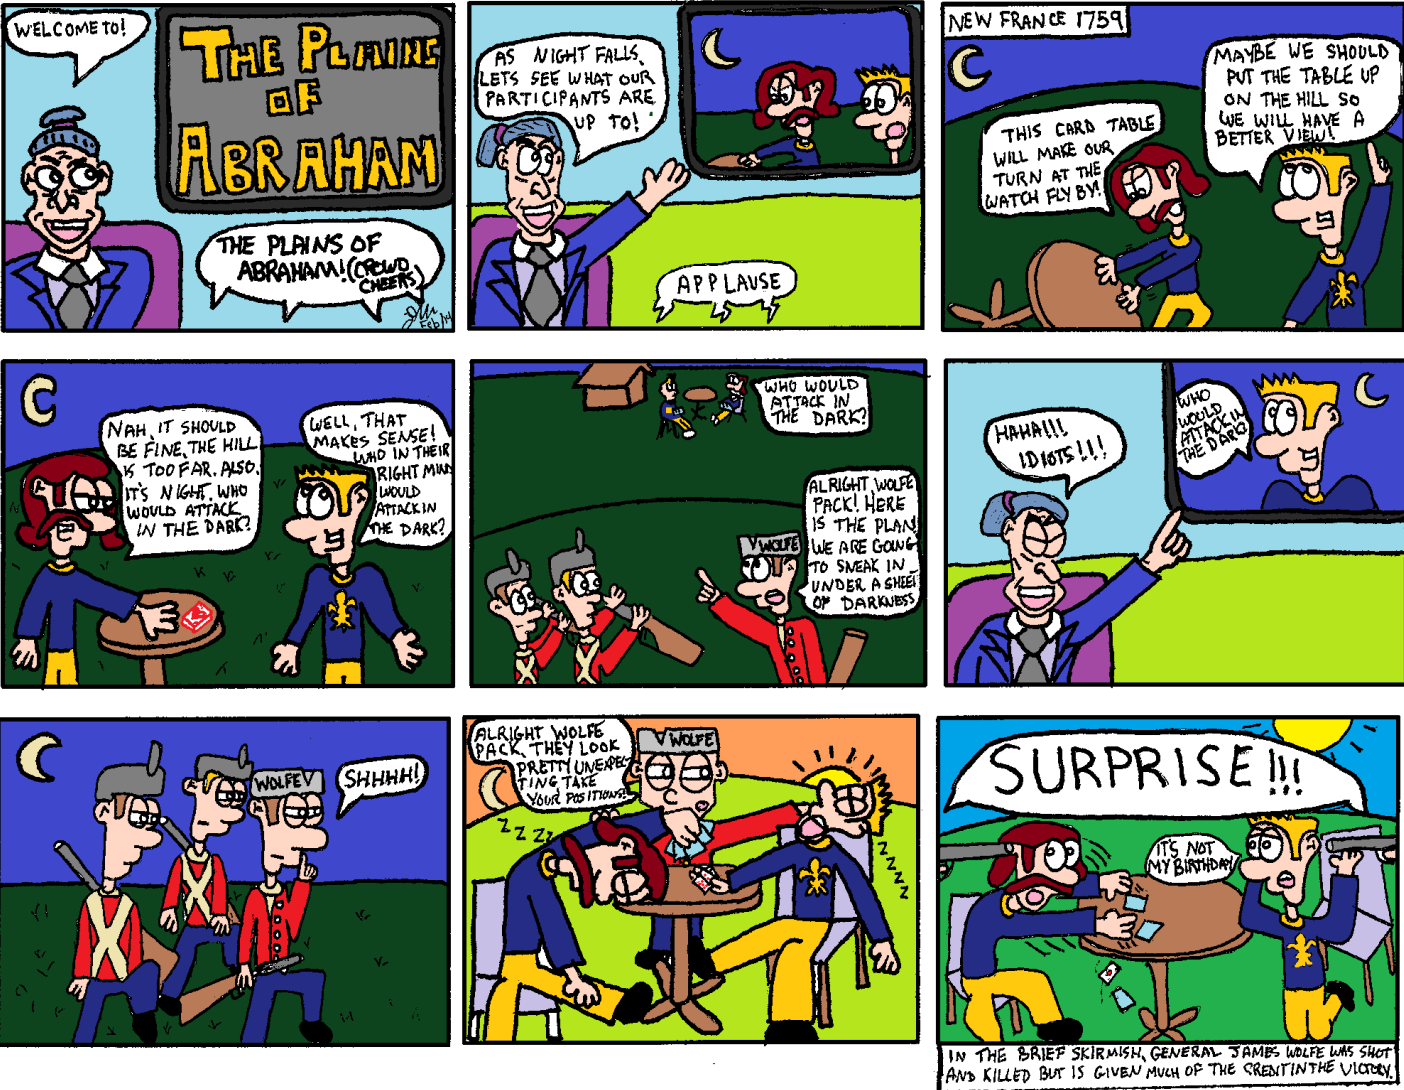

Whats Going On!?!?

In your own words, describe what is happening in the cartoon below.

Include information like

- Who is in the Cartoon?
- What does the cartoon have to do with New France?
- What is the cartoon describing
- If there is a joke, why is it funny based on what we know about New France.

The Outcome of “The Plains of Abraham”

1) What happened to the French’s land in North America following the “Plains of Abraham”?

2) How was British North America affected by The Rebellion in the 13 colonies?

3) Who were the Loyalists?

4) What was the Loyalist Migration?
